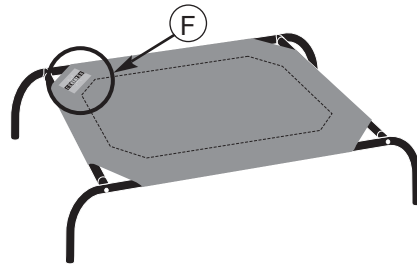

KEEP THIS MANUAL

COOLAROO MODEL: PET BED - EXTRA LARGE

TOOLS REQUIRED

- Phillips Head Screw Driver

COMPONENT ASSEMBLY CHART

Diagram Key	Quantity	Illustration	Description
A	2		Plain Tube Side Bar
B	2		Single Swage Tube Side Bar
C	2		Centre Tube
D	2		End Bar
E	4		Securing Screw
F	1		Fabric Cover

ASSEMBLY INSTRUCTIONS

STEP 1

Join Side Bars (A) and (B) through the longer pockets of both sides of Top Cover (F). Attach Centre Bar (C) between (A) and (B).

STEP 2

Slot the two End Bars (D) through the shorter pockets of Top Cover (F).

STEP 3

Make sure Top Cover (F) has the Coolaroo logo facing up.

STEP 4

Insert screws into one side.

STEP 5

Proceed to insert the remaining screws into the Side Bar of the other long side of bed. Your cover has been made for optimum tension, so you may require the assistance of another person to fit these last screws.