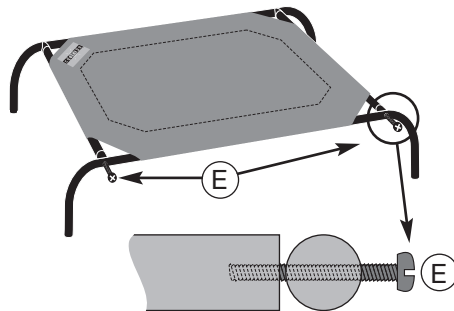

KEEP THIS MANUAL

COOLAROO MODEL: PET BED - EXTRA LARGE

TOOLS REQUIRED

- Phillips Head Screw Driver

COMPONENT ASSEMBLY CHART

Diagram Key	Quantity	Illustration	Description
A	2		Plain Tube Side Bar
B	2		Single Swage Tube Side Bar
C	2		Centre Tube
D	2		End Bar
E	4		Securing Screw
F	1		Fabric Cover

ASSEMBLY INSTRUCTIONS

STEP 1

Join Side Bars (A) and (B) through the longer pockets of both sides of Top Cover (F). Attach Centre Bar (C) between (A) and (B).

STEP 2

Slot the two End Bars (D) through the shorter pockets of Top Cover (F).

STEP 3

Make sure Top Cover (F) has the Coolaroo logo facing up.

STEP 4

Insert screws into one side.

STEP 5

Proceed to insert the remaining screws into the Side Bar of the other long side of bed. Your cover has been made for optimum tension, so you may require the assistance of another person to fit these last screws.