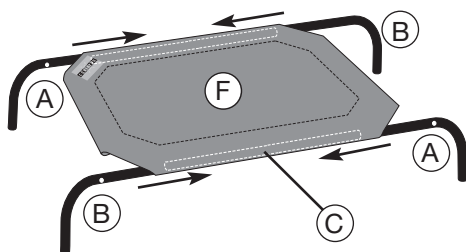

KEEP THIS MANUAL

COOLAROO MODEL: PET BED - EXTRA LARGE

TOOLS REQUIRED

- Phillips Head Screw Driver

COMPONENT ASSEMBLY CHART

Diagram Key	Quantity	Illustration	Description
A	2		Plain Tube Side Bar
B	2		Single Swage Tube Side Bar
C	2		Centre Tube
D	2		End Bar
E	4		Securing Screw
F	1		Fabric Cover

ASSEMBLY INSTRUCTIONS

STEP 1

Join Side Bars (A) and (B) through the longer pockets of both sides of Top Cover (F). Attach Centre Bar (C) between (A) and (B).

STEP 2

Slot the two End Bars (D) through the shorter pockets of Top Cover (F).

STEP 3

Make sure Top Cover (F) has the Coolaroo logo facing up.

STEP 4

Insert screws into one side.

STEP 5

Proceed to insert the remaining screws into the Side Bar of the other long side of bed. Your cover has been made for optimum tension, so you may require the assistance of another person to fit these last screws.