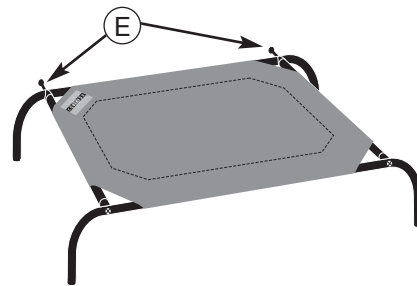

KEEP THIS MANUAL

COOLAROO MODEL: PET BED - EXTRA LARGE

TOOLS REQUIRED

- Phillips Head Screw Driver

COMPONENT ASSEMBLY CHART

Diagram Key	Quantity	Illustration	Description
A	2		Plain Tube Side Bar
B	2		Single Swage Tube Side Bar
C	2		Centre Tube
D	2		End Bar
E	4		Securing Screw
F	1		Fabric Cover

ASSEMBLY INSTRUCTIONS

STEP 1

Join Side Bars (A) and (B) through the longer pockets of both sides of Top Cover (F). Attach Centre Bar (C) between (A) and (B).

STEP 2

Slot the two End Bars (D) through the shorter pockets of Top Cover (F).

STEP 3

Make sure Top Cover (F) has the Coolaroo logo facing up.

STEP 4

Insert screws into one side.

STEP 5

Proceed to insert the remaining screws into the Side Bar of the other long side of bed. Your cover has been made for optimum tension, so you may require the assistance of another person to fit these last screws.