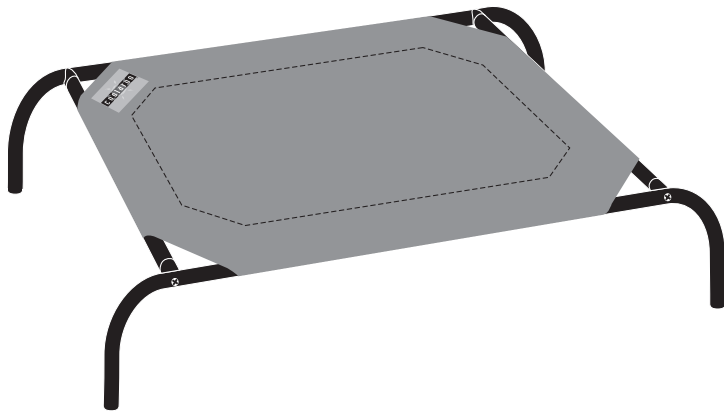

KEEP THIS MANUAL

COOLAROO MODEL: PET BED - EXTRA LARGE

TOOLS REQUIRED

- Phillips Head Screw Driver

COMPONENT ASSEMBLY CHART

Diagram Key	Quantity	Illustration	Description
A	2		Plain Tube Side Bar
B	2		Single Swage Tube Side Bar
C	2		Centre Tube
D	2		End Bar
E	4		Securing Screw
F	1		Fabric Cover

ASSEMBLY INSTRUCTIONS

STEP 1

Join Side Bars (A) and (B) through the longer pockets of both sides of Top Cover (F). Attach Centre Bar (C) between (A) and (B).

STEP 2

Slot the two End Bars (D) through the shorter pockets of Top Cover (F).

STEP 3

Make sure Top Cover (F) has the Coolaroo logo facing up.

STEP 4

Insert screws into one side.

STEP 5

Proceed to insert the remaining screws into the Side Bar of the other long side of bed. Your cover has been made for optimum tension, so you may require the assistance of another person to fit these last screws.