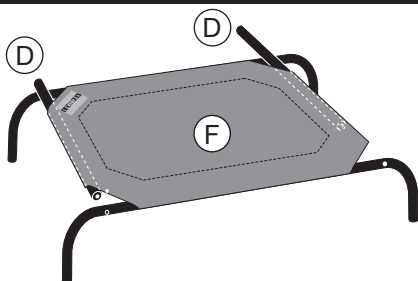

KEEP THIS MANUAL

COOLAROO MODEL: PET BED - EXTRA LARGE

TOOLS REQUIRED

- Phillips Head Screw Driver

COMPONENT ASSEMBLY CHART

Diagram Key	Quantity	Illustration	Description
A	2		Plain Tube Side Bar
B	2		Single Swage Tube Side Bar
C	2		Centre Tube
D	2		End Bar
E	4		Securing Screw
F	1		Fabric Cover

ASSEMBLY INSTRUCTIONS

STEP 1

Join Side Bars (A) and (B) through the longer pockets of both sides of Top Cover (F). Attach Centre Bar (C) between (A) and (B).

STEP 2

Slot the two End Bars (D) through the shorter pockets of Top Cover (F).

STEP 3

Make sure Top Cover (F) has the Coolaroo logo facing up.

STEP 4

Insert screws into one side.

STEP 5

Proceed to insert the remaining screws into the Side Bar of the other long side of bed. Your cover has been made for optimum tension, so you may require the assistance of another person to fit these last screws.