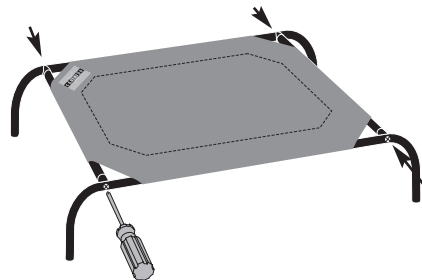

STEP 6

Using a Phillips Head screw driver tighten all screws.

5 YEAR WARRANTY

The Warranty on this product covers your fabric cover ONLY against UV degradation. It does not cover the frame or any other components.

REPLACEMENT COVERS

Replacement covers are available for all models. Contact your local Coolaroo Retailer to order.

WARNING

Do not have a fire or an open flame close to the fabric.

Notes/Disclaimer

1. Gale Pacific Limited reserves the right to modify its range at any time without notice.
2. Dimensions indicated are approximate only.
3. For a full range of available items and accessories in your country, contact your local Coolaroo Retailer.

Gale Pacific Limited.

Australia: P.O. Box 892, Braeside, Victoria 3195, Australia
Ph: +61 3 9518 3333 Toll Free: 1800 331 521
USA: P.O. Box 162625 Altamonte Springs, FL 32716-2625, U.S.A.
Ph: +1 407 772 7900
New Zealand: PO Box 15118, Aranui Christchurch
Ph: +64 3373 9500 Toll Free: 0800 555 171
Middle East: P.O. Box 17696 Jebel Ali, Dubai, U.A.E.
Ph: +971 4 881 7114 Fax: +971 4 881 7167
China: Gale Pacific Special Textiles (Ningbo) Limited No.777 Hengshan West Rd, Beilun, Ningbo, China 315800 Ph: +86 574 5626 8888 Fax: +86 574 5626 0088
ACN 082 263 778 ABN 80082 263 778 www.coolaroo.com